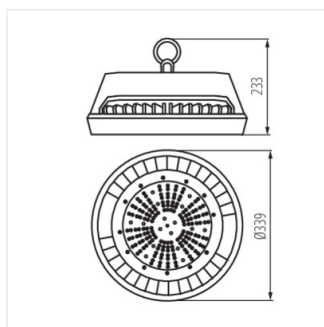

HB MASTER LED

High-bay LED light fitting

HB MASTER LED 100W

HB MASTER LED 150W

HB MASTER LED 200W

HB MASTER LED 100W, HB
MASTER LED 150W

HB MASTER LED 200W

ACCESSORIES: