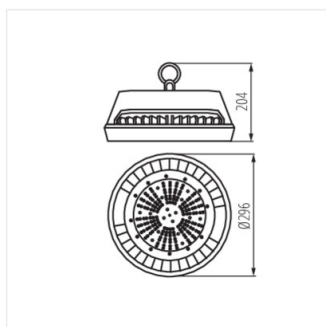

HB MASTER LED

High-bay LED light fitting

HB MASTER LED 100W

HB MASTER LED 150W

HB MASTER LED 200W

HB MASTER LED 100W, HB
MASTER LED 150W

HB MASTER LED 200W

ACCESSORIES: